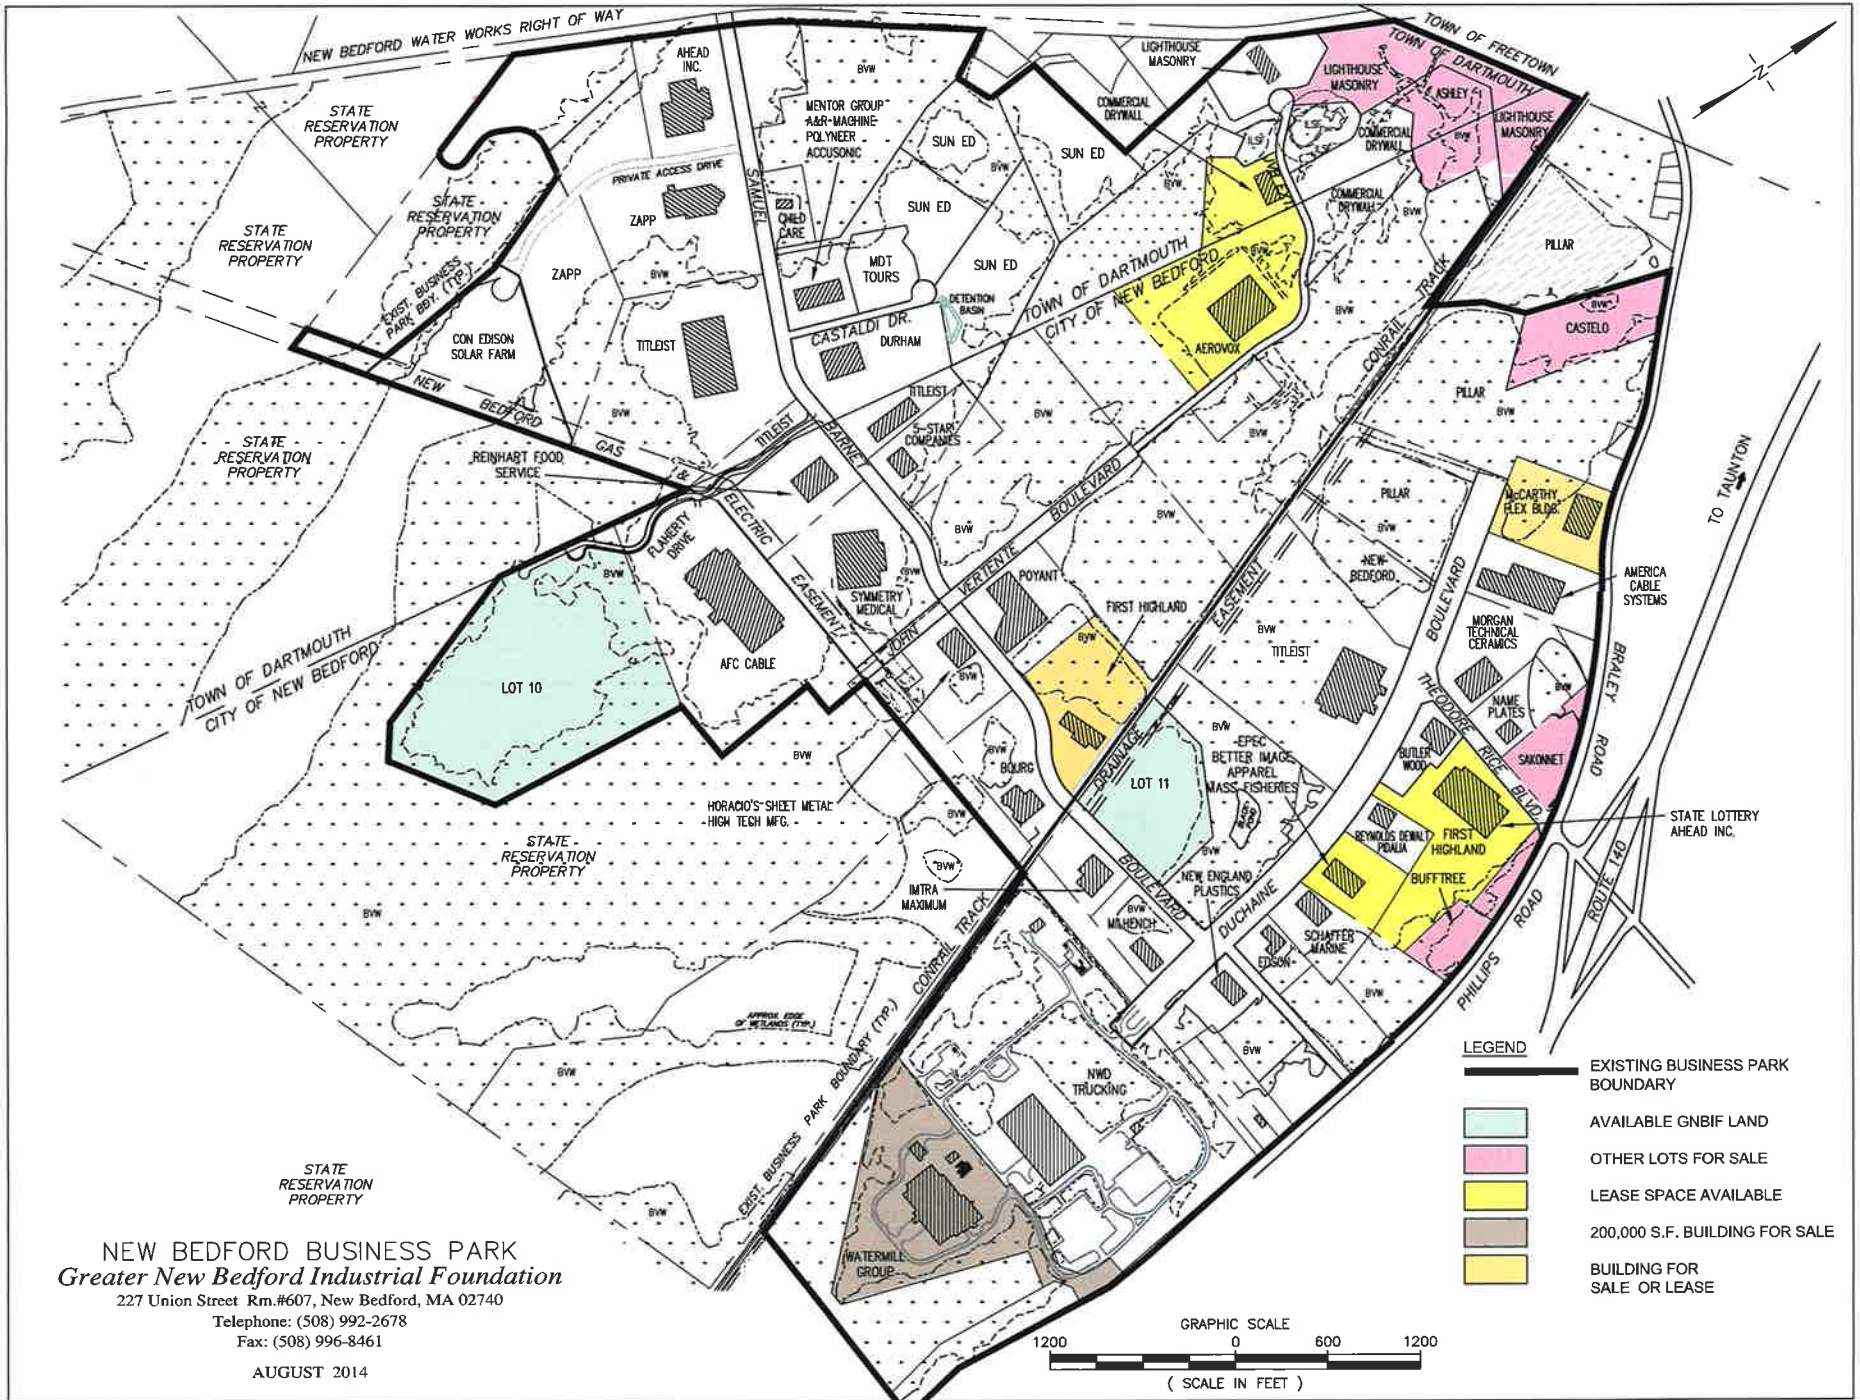

PARK PROPERTIES TO SELL AND LEASE

- LEGEND**
-  EXISTING BUSINESS PARK BOUNDARY
 -  AVAILABLE GNBIF LAND
 -  OTHER LOTS FOR SALE
 -  LEASE SPACE AVAILABLE
 -  200,000 S.F. BUILDING FOR SALE
 -  BUILDING FOR SALE OR LEASE